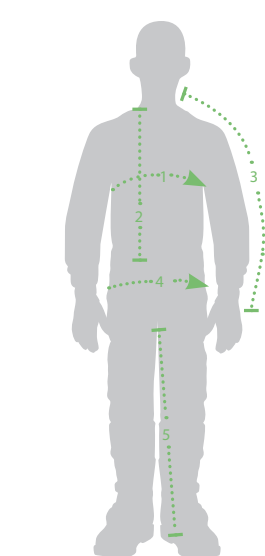

APPAREL SIZING

HOW TO MEASURE FOR CLOTHING SIZES

* ALL SIZING CHARTS SERVE ONLY AS A GUIDE. TO ENSURE PROPER FIT, ALWAYS TRY ON THE REAL PRODUCT

MEN'S JERSEY SIZING

	S	M	L	XL	XXL	XXXL
1. CHEST	21"	22.5"	24"	25.5"	27"	29"
2. BODY LENGTH	31"	31"	31.5"	32"	33"	34"
3. SLEEVE LENGTH	30"	30.5"	31"	31.5"	32"	32.5"

MEN'S PANT SIZING

	28	30	32	34	36	38	40	42	44	46	48
4. WAIST	27-28"	29-30"	31-32"	33-34"	35-36"	37-38"	39-40"	41-42"	43-44"	45-46"	47-48"
5. INSEAM	27.1"	28.5"	29.3"	30.1"	30.9"	30.9"	31"	31.4"	31.5"	31.6"	31.7"

WOMEN'S JERSEY SIZING

	XS	S	M	L	XL
1. CHEST	18"	19"	20"	21"	22"
2. BODY LENGTH	29"	29.5"	29.5"	30"	30"
3. SLEEVE LENGTH	25"	26.5"	28"	29.5"	30"

WOMEN'S PANT SIZING

	3/4	5/6	7/8	9/10	11/12	13/14
4. WAIST	24"	26"	28"	30"	32"	34"
5. INSEAM	26.5"	27.3"	28"	28.8"	29.5"	30.3"

YOUTH JERSEY SIZING

	XXS	XS	S	M	L	XL
1. CHEST	13"	14"	15"	16"	17"	18"
2. BODY LENGTH	20.5"	22"	23.5"	24.5"	26"	27.5"
3. SLEEVE LENGTH	18.5"	20"	21.5"	23"	24.5"	26"

YOUTH PANT SIZING

	18	20	22	24	26	28
4. WAIST	17-18"	19-20"	21-22"	23-24"	25-26"	27-28"
5. INSEAM	16.2"	20.3"	22.3"	23.6"	25.1"	26"