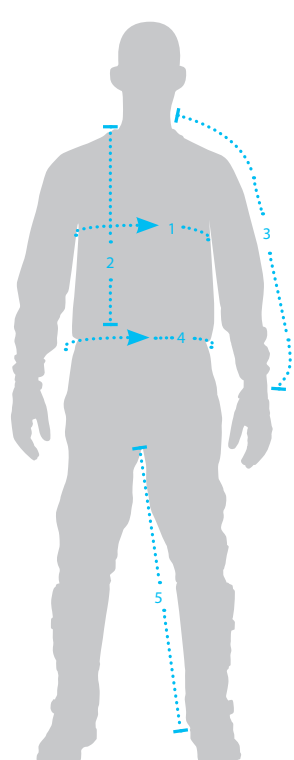

APPAREL SIZING

HOW TO MEASURE FOR CLOTHING SIZES

* ALL SIZING CHARTS SERVE ONLY AS A GUIDE. TO ENSURE PROPER FIT, ALWAYS TRY ON THE REAL PRODUCT

MEN'S JERSEY SIZING

	S	M	L	XL	XXL	XXXL
1. CHEST	21"	22.5"	24"	25.5"	27"	29"
2. BODY LENGTH	31"	31"	31.5"	32"	33"	34"
3. SLEEVE LENGTH	30"	30.5"	31"	31.5"	32"	32.5"

MEN'S PANT SIZING

	28	30	32	34	36	38	40	42	44	46	48
4. WAIST	27-28"	29-30"	31-32"	33-34"	35-36"	37-38"	39-40"	41-42"	43-44"	45-46"	47-48"
5. INSEAM	27.1"	28.5"	29.3"	30.1"	30.9"	30.9"	31"	31.4"	31.5"	31.6"	31.7"

WOMEN'S JERSEY SIZING

	XS	S	M	L	XL
1. CHEST	18"	19"	20"	21"	22"
2. BODY LENGTH	29"	29.5"	29.5"	30"	30"
3. SLEEVE LENGTH	25"	26.5"	28"	29.5"	30"

WOMEN'S PANT SIZING

	3/4	5/6	7/8	9/10	11/12	13/14
4. WAIST	24"	26"	28"	30"	32"	34"
5. INSEAM	26.5"	27.3"	28"	28.8"	29.5"	30.3"

* ALL SIZING CHARTS SERVE ONLY AS A GUIDE. TO ENSURE PROPER FIT, ALWAYS TRY ON THE REAL PRODUCT

MEN'S HELMET SIZING

	XS	S	M	L	XL	XXL
HAT SIZE	6 5/8" - 6 3/4"	6 7/8" - 7"	7 1/8" - 7 1/4"	7 3/8" - 7 1/2"	7 5/8" - 7 3/4"	7 7/8" - 8"
INCHES	20 3/4" - 21 1/4"	21 5/8" - 22"	22 1/2" - 22 3/4"	23 1/4" - 23 5/8"	24" - 24 1/2"	24 3/4" - 25 5/8"
CENTIMETERS	53-54 cm	55-56 cm	57-58 cm	59-60 cm	61-62 cm	63-64 cm