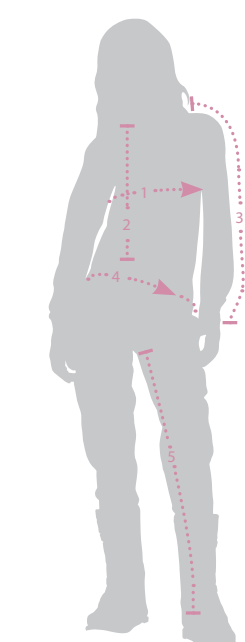

APPAREL SIZING

HOW TO MEASURE FOR CLOTHING SIZES

* ALL SIZING CHARTS SERVE ONLY AS A GUIDE. TO ENSURE PROPER FIT, ALWAYS TRY ON THE REAL PRODUCT

MEN'S JERSEY SIZING

	S	M	L	XL	XXL	XXXL
1. CHEST	21"	22.5"	24"	25.5"	27"	29"
2. BODY LENGTH	31"	31"	31.5"	32"	33"	34"
3. SLEEVE LENGTH	30"	30.5"	31"	31.5"	32"	32.5"

MEN'S PANT SIZING

	28	30	32	34	36	38	40	42	44	46	48
4. WAIST	27-28"	29-30"	31-32"	33-34"	35-36"	37-38"	39-40"	41-42"	43-44"	45-46"	47-48"
5. INSEAM	27.1"	28.5"	29.3"	30.1"	30.9"	30.9"	31"	31.4"	31.5"	31.6"	31.7"

WOMEN'S JERSEY SIZING

	XS	S	M	L	XL
1. CHEST	18"	19"	20"	21"	22"
2. BODY LENGTH	29"	29.5"	29.5"	30"	30"
3. SLEEVE LENGTH	25"	26.5"	28"	29.5"	30"

WOMEN'S PANT SIZING

	3/4	5/6	7/8	9/10	11/12	13/14
4. WAIST	24"	26"	28"	30"	32"	34"
5. INSEAM	26.5"	27.3"	28"	28.8"	29.5"	30.3"

* ALL SIZING CHARTS SERVE ONLY AS A GUIDE. TO ENSURE PROPER FIT, ALWAYS TRY ON THE REAL PRODUCT

MEN'S HELMET SIZING

	XS	S	M	L	XL	XXL
HAT SIZE	6 5/8" - 6 3/4"	6 7/8" - 7"	7 1/8" - 7 1/4"	7 3/8" - 7 1/2"	7 5/8" - 7 3/4"	7 7/8" - 8"
INCHES	20 3/4" - 21 1/4"	21 5/8" - 22"	22 1/2" - 22 3/4"	23 1/4" - 23 5/8"	24" - 24 1/2"	24 3/4" - 25 5/8"
CENTIMETERS	53-54 cm	55-56 cm	57-58 cm	59-60 cm	61-62 cm	63-64 cm