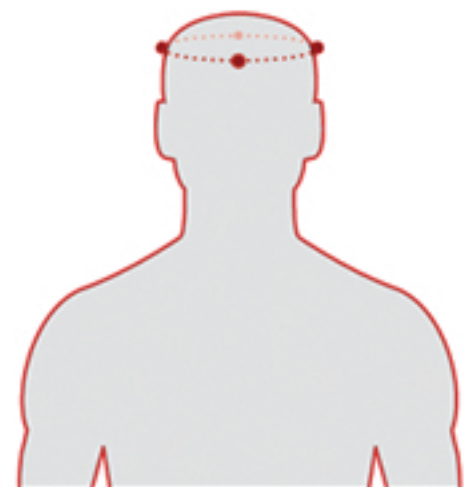

SENA

SIZING

Head Measurement

Size	Head (centimeters)	Head (inches)	Hat Size (inches)
XS	53 ~ 54cm	20 7/8 - 21 1/4	6 5/8 - 6 3/4
S	55 ~ 56cm	21 5/8 - 22	6 7/8 - 7
M	57 ~ 58cm	22 1/2 - 22 3/4	7 1/8 - 7 1/4
L	59 ~ 60cm	23 1/4 - 23 5/8	7 3/8 - 7 1/2
XL	61 ~ 62cm	24 - 24 3/8	7 5/8 - 7 3/4
XXL	63 ~ 64cm	24 3/4 - 25 1/8	7 7/8 - 8

HOW TO MEASURE

1. Wrap a soft, flexible measuring tape horizontally around your head 1 inch above your eyebrows and ears. Pull the tape softly snug, read the length and repeat for accuracy. Use the largest measurement.
2. Select the helmet size that is closest to your head measurement from the Size Chart above. If your head measurement falls between two helmet sizes, it is suggested to go with the smaller size.