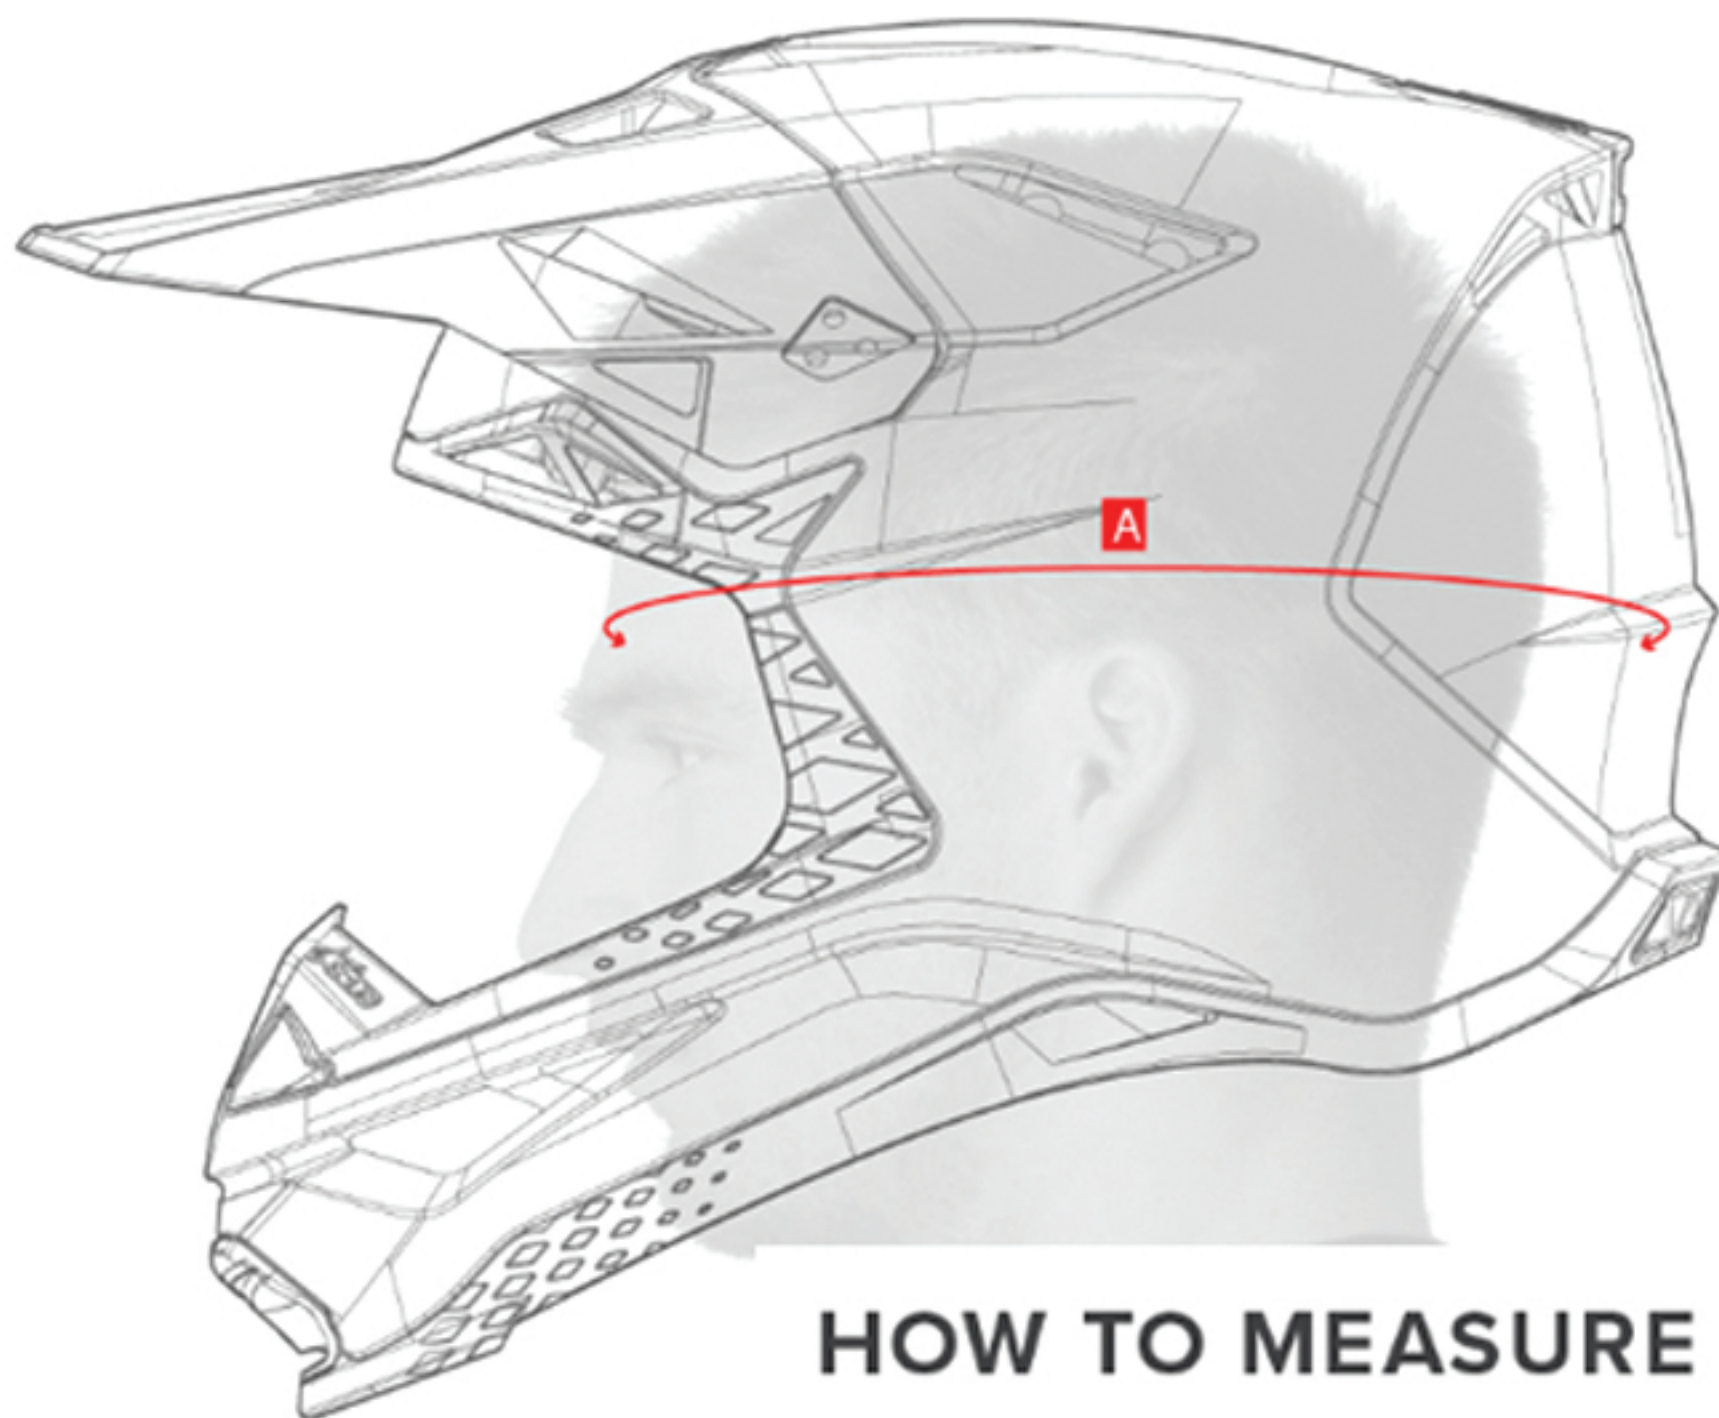

alpinestars

BTO

HOW TO MEASURE

A Head Circumference:
Using a measuring tape, measure the head circumference at the head's widest point, just above the eyebrows and the ears.

PRODUCT SIZE	HEAD MEASUREMENT
	A
INTL SIZE	HEAD CIRCUMFERENCE (CM)
XS	53 - 54
S	55 - 56
M	57 - 58
L	59 - 60
XL	61 - 62
XXL	63 - 64
INTL SIZE	HEAD CIRCUMFERENCE (INCHES)
XS	20.8 - 21.2
S	21.6 - 22
M	22.4 - 22.8
L	23.2 - 23.6
XL	24 - 24.4
XXL	24.8 - 25.2

SUPERTECH SM-8/SM-10