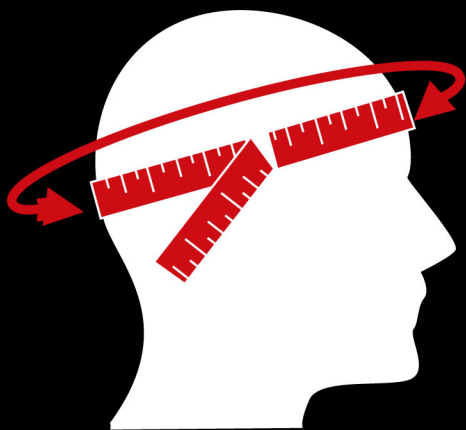

Advanced Impact Defense.

HELMET SIZING

ATR-1 ADULT

HELMET SIZE	X- SMALL	SMALL	MEDIUM	LARGE	X- LARGE	2X- LARGE
INCHES	20 7/8 - 21 1/4	21 5/8 - 22	22 1/2 - 22 3/4	22 3/4 - 23 1/4	23 5/8 - 24	24 7/16 - 24 3/4
CENTIMETERS	53 - 54	55 - 56	57 - 58	58 - 59	60 - 61	62 - 63
CHEEKPAD	55MM	50MM	45MM	40MM	40MM	35MM

ATR-1 YOUTH

HELMET SIZE	X- SMALL	SMALL	MEDIUM	LARGE	X- LARGE	2X- LARGE
INCHES	-----	19 1/4 - 19 3/4	19 3/4 - 20 1/8	20 1/8 - 20 1/2	20 1/2 - 20 7/8	-----
CENTIMETERS	-----	49 - 50	50 - 51	51 - 52	52 - 53	-----
CHEEKPAD	-----	45MM	40MM	35MM	35MM	-----

HOW TO MEASURE HELMET SIZE

MEN, WOMEN AND YOUTH

MEASURE THE LARGEST CIRCUMFERENCE OF HEAD; USUALLY JUST ABOVE EARS AND 1 INCH ABOVE EYEBROWS